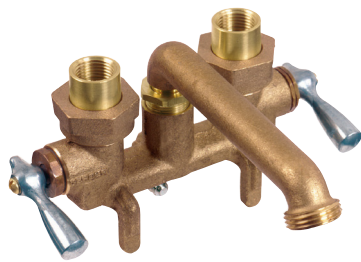

Finishes:

Chrome

Rough Brass

Allerton™
49-274

Shown: 49-244

Hose End, IPS Connections
49-244 Series

Also available with:
Metal Fluted Handles

Shown: 49-530