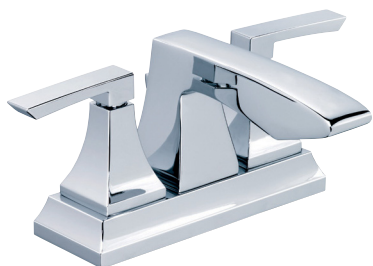

Finishes:

Chrome

Brushed Nickel
(BN)

Two-Handle Lavatory Faucets

Shown: 43-282-BN

3 Hole (8" - 12" Centers)
43-282
43-282-BN

Shown: 43-480

3 Hole (4" Centers)
43-480
43-480-BN