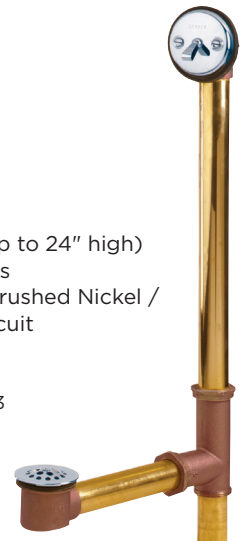

Not all options available on all drains.

Bath Drains - Brass

- 17 or 20 gauges
- Heavy duty brass casting
- For standard tub or roman tub
- Lubricated plunger system
- Specialty options available
- Available in pop-up, trip lever, lift and turn, auto trip, and chain & stopper style

Trip Lever

- Patented pre-adjustable linkage
- Cast brass shoe plug
- Lubricated cast brass plunger
- Extra long plunger stroke

Maxwell® SE
(Fits most tubs 14" to 16" high)
41-218 Series
Chrome

Shown: 41-218

Standard "Fit All"
(Fits most tubs 14" to 16"
high)
41-818 Series
Chrome / Brushed Nickel /
White / Biscuit

Shown: 41-818

Roman Tub
(Fits tubs up to 24" high)
41-813 Series
Chrome / Brushed Nickel /
White / Biscuit

Shown: 41-813

Lift & Turn

- Cast brass shoe plug and stopper

Maxwell® SE
(Fits most tubs 14" to 16" high)
41-258 Series
Chrome

Shown: 41-258

Roman Tub
(Fits tubs up to 24" high)
41-853 Series
Chrome / Brushed Nickel /
White / Biscuit