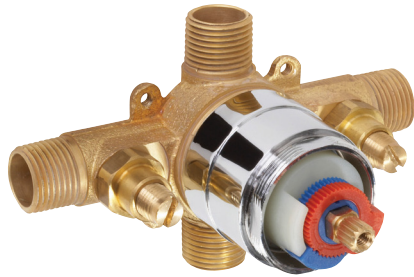

Gerber PLUS™ Valve

Shown: GS-315

Fits all Gerber decorative trim kit collections

- Solid cast brass body with stops
- IPS/sweat, CPVC, PEX-a, PEX- b/c
- Back to back capability
- Extension kits available for deep wall installation

GS-315 Series