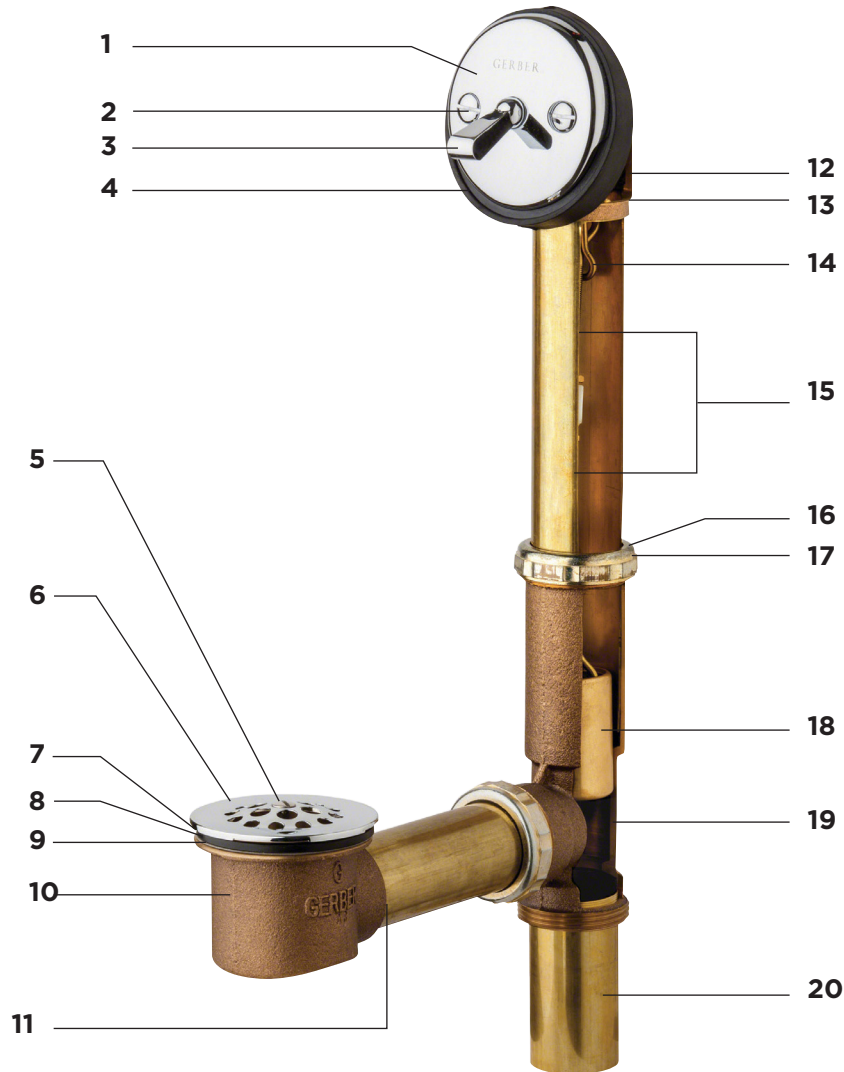

Shown: C4-44-654

C4-44-654 Series

Laundry Tub Faucet

- Two handle
- Cast brass waterway

Shown: CO-44-242

CO-44-242 Series

Manual Urinal Flush Valve

1.0, 0.5 & 1/8 gpf
44-750 Series

Shown: 44-750

Manual Toilet Flush Valve

1.6 & 1.28 gpf
44-760 Series

Shown: 44-762

Bath Drains

Shown: 41-802

- Multiple options available including retaining ring
- 100% water tested
- Partially assembled in carton
- Compartmentalized packaging
- For standard (14" - 16") and Roman Tub (up to 24")
- Available in 10 trims

Trip Lever Bath Drain

- 1 Heavy duty highly polished face plate
- 2 2-1/4" face plate screws with tapered tip
- 3 Extra long lever-arm
- 4 Patented self-retaining rubber head gasket
- 5 Stainless steel screw with tapered tip
- 6 Corrosion resistant stainless steel domed strainer with unique hole pattern for complete drainage
- 7 Heavy cast brass shoe plug
- 8 Rubber gasket
- 9 Friction washer for easy installation
- 10 Heavy duty cast brass shoe
- 11 Threaded and glued connection
- 12 Heavy duty cast brass head
- 13 Threaded and glued connection
- 14 Patented pre-adjustable linkage
- 15 All brass linkage rods
- 16 Heavy duty cast brass nut
- 17 Rubber seal washers
- 18 Heavy duty cast brass lubricated plunger
- 19 Heavy duty cast brass tee
- 20 Heavy gauge brass tubing