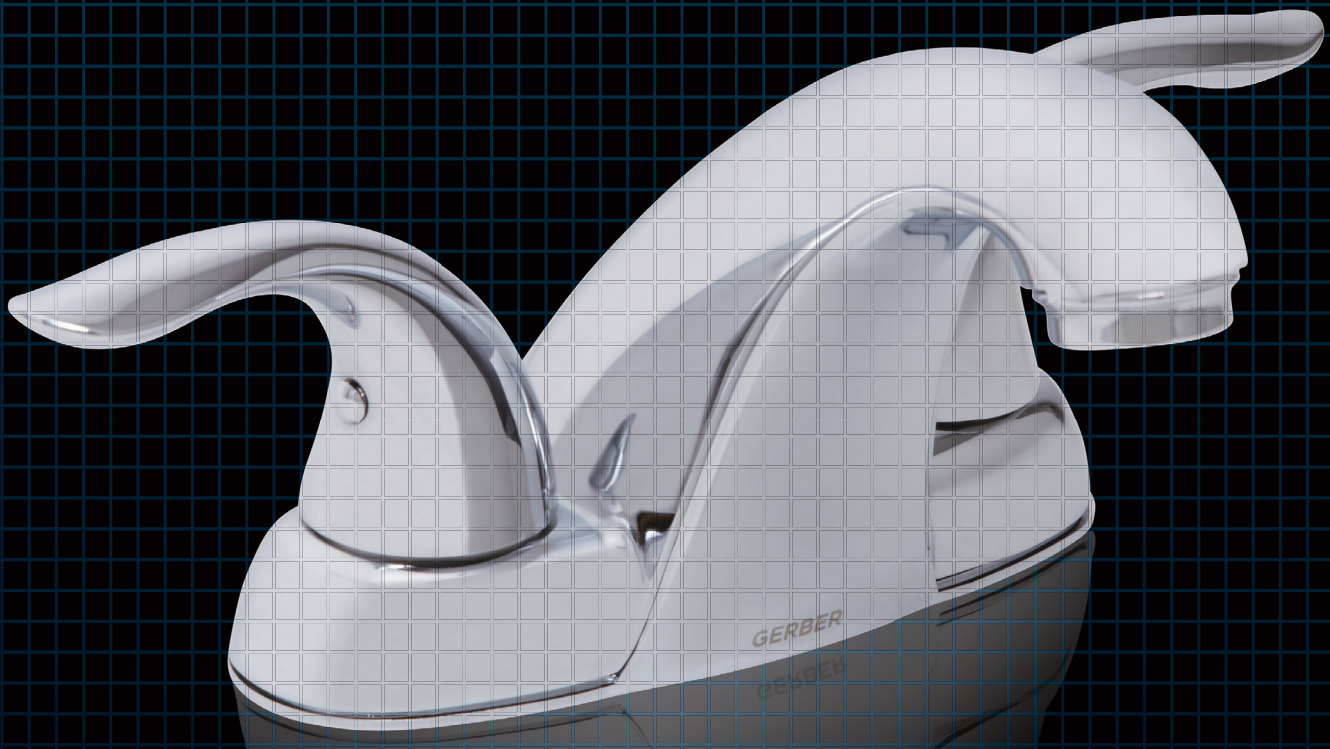

FAUCETS CATALOG 2013

GERBER

Faucets | Drains | Fixtures

gerberonline.com