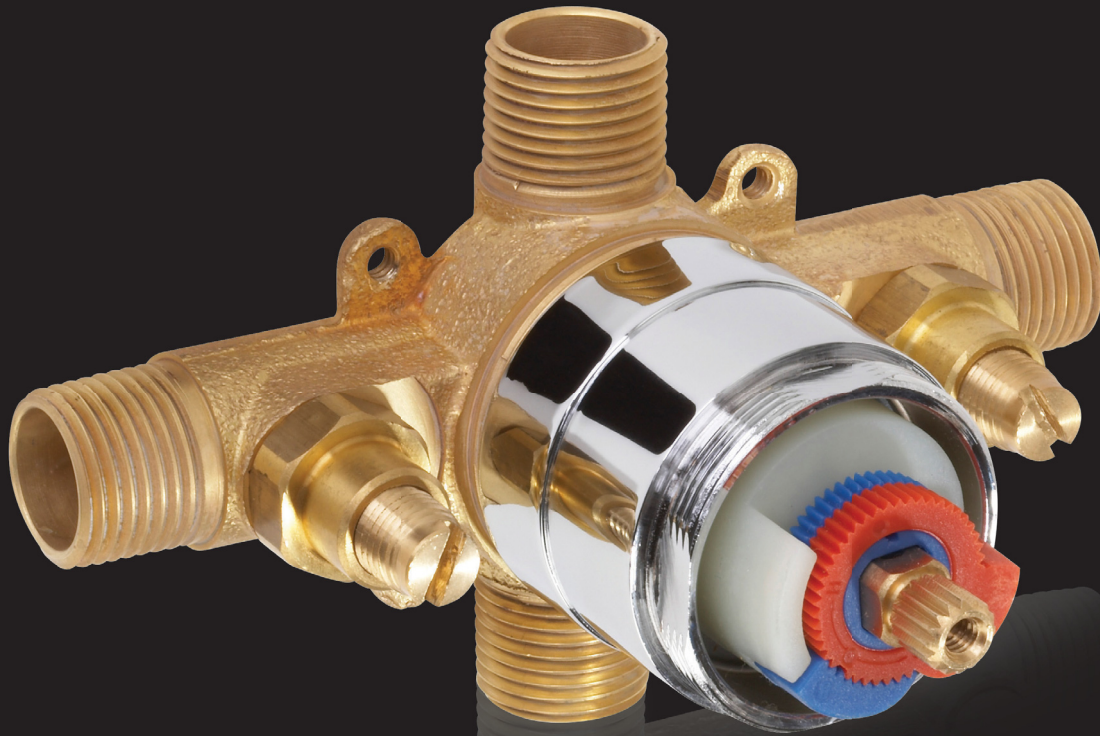

Three-Handle Tub & Shower Fittings

Three-Handle
48-030 Series

Shown: 48-030

Gerber Classics

NSF/ANSI 372

Valves

Shown: GS-315

- Ceramic or Washerless cartridge
- Pressure balance
- Brass casting construction
- IPS Sweat connection
- *PLUS*[™] Valve also available in Pex ABC and CPVC connections
- Roman Tub valve, rigid or loose underbodies

Gerber PLUS™ Valve

Shown: GS-315

Fits all Gerber decorative trim kit collections

- Solid cast brass body with stops
- IPS/sweat, CPVC, PEX-a, PEX- b/c
- Back to back capability
- Extension kits available for deep wall installation